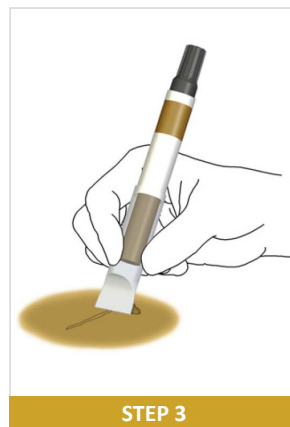

3-in-1 Repair Stick

Perfect for quick touch-up!

- ✓ Marker, Wax-stick, and Leveler in one
- ✓ Same colour marker and wax-stick for ideal colour match
- ✓ Built-in leveling tool to ensure a smooth and level repair
- ✓ Easy to use
- ✓ Available in 15 popular colors

Instruction:

STEP 1: Colour in all areas of the scratch/repair

STEP 2: Rub-in wax until the scratch is filled

STEP 3: Remove excess wax and the repair is ready for after treatment.

Colors:

M319-3001B
True White