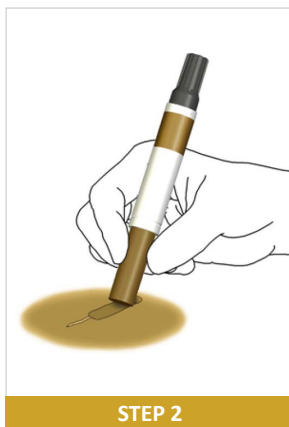

3-in-1 Repair Stick

Perfect for quick touch-up!

- ✓ Marker, Wax-stick, and Leveler in one
- ✓ Same colour marker and wax-stick for ideal colour match
- ✓ Built-in leveling tool to ensure a smooth and level repair
- ✓ Easy to use
- ✓ Available in 15 popular colors

Instruction:

STEP 1: Colour in all areas of the scratch/repair

STEP 2: Rub-in wax until the scratch is filled

STEP 3: Remove excess wax and the repair is ready for after treatment.

Colors:

M319-3001B
True White