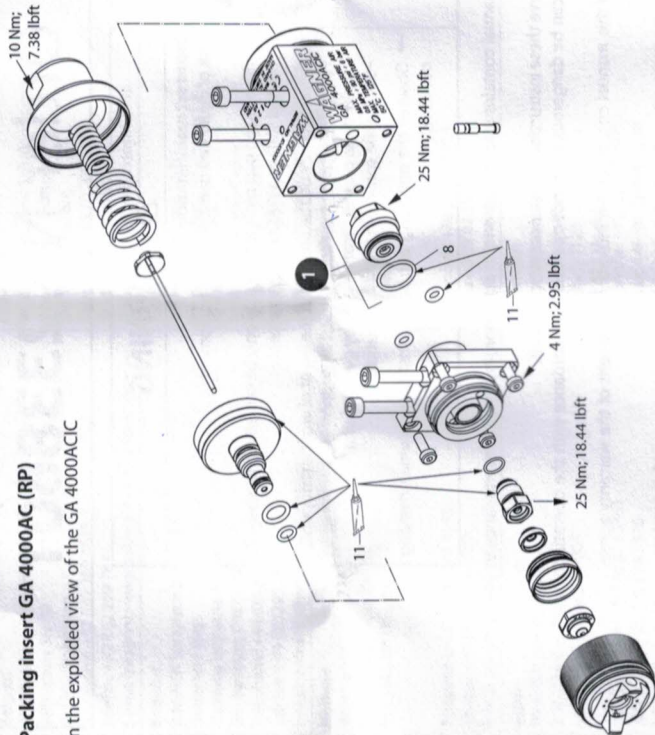

Scope of delivery

The **packing insert GA 4000AC (RP)** has the **part number 2338601** and it contains the parts, which are represented on the design in white writing on black reason.

Pos	K	Description	Stk	Part No.
1		Packing insert GA 4000AC (RP)	1	2338601
14		Mounting manual packing GA 4000AC (RP)	1	2338708

Packing insert GA 4000AC (RP)

in the exploded view of the GA 4000AC

Necessary mounting materials

Not included in the service set.

B_03278

Spare part list		Stk	Part No.	12-pack Part No.
1	Packing insert GA 4000AC (RP)	1	2338601	-
2	Housing	1	-	-
3	Sealing PE	2	-	2339142
4	Housing insert	1	-	-
5	Housing screw	1	-	-
6	Pressure ring	1	2338567	-
7	O-ring	1	9974196	-
8	O-ring	1	367528	-
9	O-ring	1	2338570	-
10	Greace mobilux EP 2	1	9998808	-
11	Vaseline white PHHV II	1	9992698	-
12	Gasket PTFE + GF	4	-	2339141
13	Gasket PTFE	2	-	2339143
14	Mounting manual packing GA 4000AC (RP)	1	2338708	-

◆ = Wearing part

● = Included are not in the basic equipment, available, however, as additional extra.

Sealing set GA4000 packing RP and RP special

Part No.	Description	Consisting of spare parts positions
2339140	Sealing set GA4000 packing RP	3,6,7,8,9,12,14
2339810	Sealing set GA4000 packing RP special	3,6,7,8,9,12,13,14