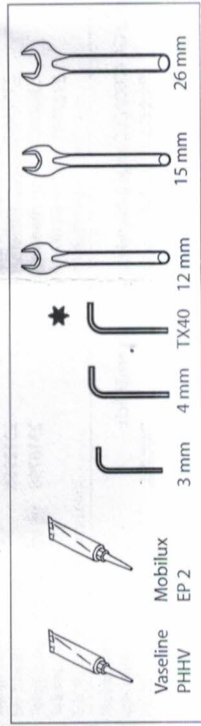

Scope of delivery

The **packing insert GA 4000AC (RP)** has the **part number 2338601** and it contains the parts, which are represented on the design in white writing on black reason.

Pos	K	Description	Stk	Part No.
1		Packing insert GA 4000AC (RP)	1	2338601
14		Mounting manual packing GA 4000AC (RP)	1	2338708

Packing insert GA 4000AC (RP)

in the exploded view of the GA 4000AC

Necessary mounting materials

Not included in the service set.

B_03278

Spare part list		Stk	Part No.	12-pack Part No.
1	Packing insert GA 4000AC (RP)	1	2338601	-
2	Housing	1	-	-
3	Sealing PE	2	-	2339142
4	Housing insert	1	-	-
5	Housing screw	1	-	-
6	Pressure ring	1	2338567	-
7	O-ring	1	9974196	-
8	O-ring	1	367528	-
9	O-ring	1	2338570	-
10	Greace mobilux EP 2	1	9998808	-
11	Vaseline white PHHV II	1	9992698	-
12	Gasket PTFE + GF	4	-	2339141
13	Gasket PTFE	2	-	2339143
14	Mounting manual packing GA 4000AC (RP)	1	2338708	-